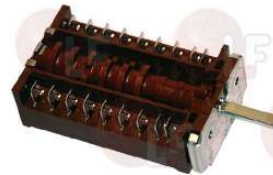

AMBASSADE 65260008

3240992 MOTOR WITH FAN R2S150AD08-39
 46W 220V 50Hz - SINGLE-PHASE
 for Convection oven (ROSINOX)
 for Convection oven (AMBASSADE) 30FRIFE0705RT

AMBASSADE 6527753

Relays

3351048 TIME LIMIT RELAY MLS2 24/240V
 timer 0.1"-100 h

AMBASSADE 6537884

Rotary switches

3057026 SELECTOR SWITCH 0-1 POSITIONS
 contact capacity 16A 250V - max 150°C
 D shaft ø 6x4.6 mm
 for Convection oven electric (INOXTREND) CRCA107E
 CRCA111E

AMBASSADE 6528979

3057315 SELECTOR SWITCH 6 POSITIONS
 contact capacity 16A 250V - max 150°C
 D-shaped pin ø 6x4.ø 6 mm
 for Convection oven electric (AMBASSADE) 1FRE08CV

AMBASSADE 65221002

Solenoid valves

3120407 SOLENOID VALVE 230V ø 10.5 mm
 solenoid valve 180° - 230V 50/60Hz - max 90°C
 inlet 3/4"- 2 outlets ø 10.5 mm