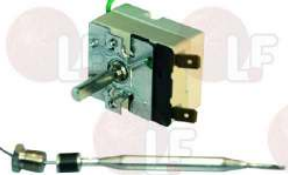

Suitable for:

AMBASSADE

Suitable for:

Thermostats

3443074 SINGLE-PHASE THERMOSTAT 110°C

D-shaped pin $\varnothing$ 6x4.6 mm
covered capillary length 900 mm - 16A 250V
bulb $\varnothing$ 6x80 mm - with stuff.gland coupling M9x1
for Convection oven electric (AMBASSADE) 1FRFE08CV